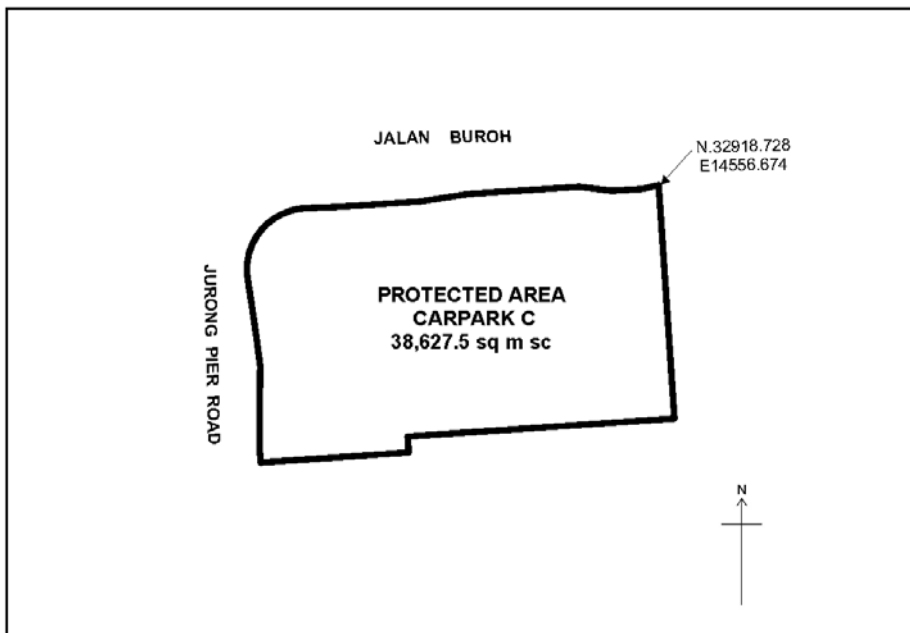

THE SCHEDULE — *continued*

<i>First column</i>	<i>Second column</i>
The Authority	Protected Area
32903.840	14331.443
32904.376	14336.850
32905.031	14354.204
32906.029	14371.541
32908.440	14407.295
32913.122	14437.570
32917.810	14507.077
32915.142	14527.472
32916.431	14546.578

to the point of commencement.

The boundaries of “CAR PARK C AT JURONG PIER ROAD” are more particularly delineated in the Plan IS162-2020 set out below.