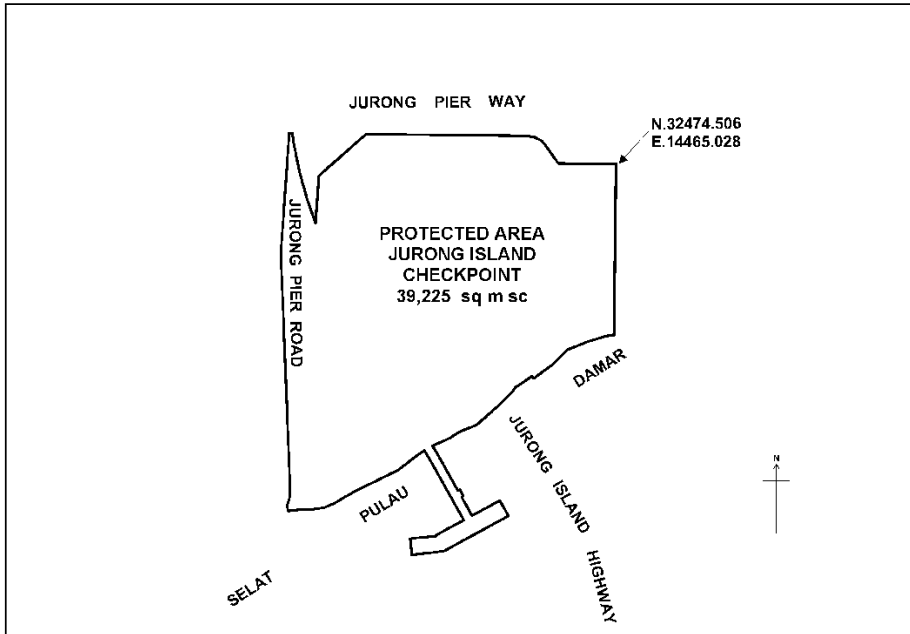

THE SCHEDULE — *continued*

<i>First column</i>	<i>Second column</i>	
The Authority	Protected Area	
3. Director, Jurong Island Security Division, Jurong Town Corporation	CAR PARK C AT JURONG PIER ROAD	
	All that area comprised in Lot 5004C in Mukim No. 6 occupied by “CAR PARK C AT JURONG PIER ROAD” containing an area of about 38,627.5 square metres and bounded approximately as follows:	
	Commencing at a point 32918.728 metres North and 14556.674 metres East of the Singapore Land Authority SVY 21 Datum, the boundaries run along successive lines of coordinates approximately as follows:	
	<i>Northing</i>	<i>Easting</i>
	32918.728	14556.674
	32772.751	14566.520
	32761.514	14399.922
	32751.536	14400.592
	32745.316	14308.013
	32755.213	14307.173
	32805.815	14307.755
	32823.699	14305.363
	32841.549	14302.729
	32860.050	14299.871
	32865.466	14299.429
	32870.891	14299.753
	32876.216	14300.837
	32881.335	14302.661
	32886.147	14305.186
	32890.555	14308.364
	32894.471	14312.131
	32897.818	14316.411
	32900.529	14321.121
	32902.550	14326.165