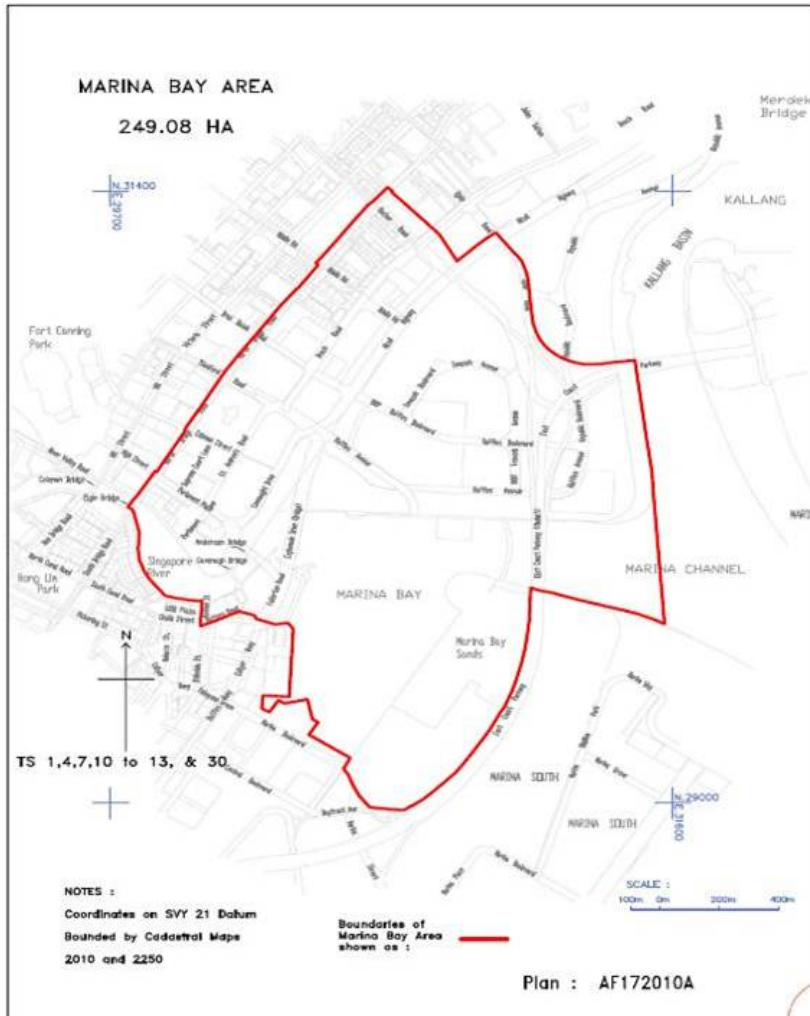

THE SCHEDULE — *continued*