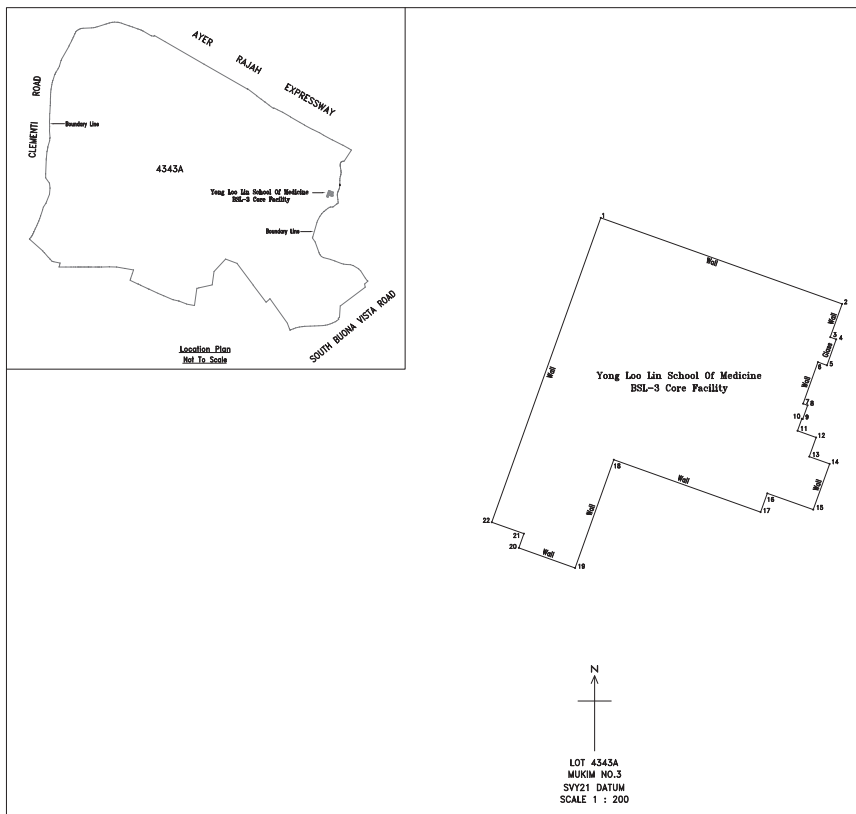

THE SCHEDULE — *continued*

<i>Northing</i>	<i>Easting</i>
30862.811	22249.747
30863.888	22246.733

to the point of commencement.

The boundaries of “Yong Loo Lin School of Medicine BSL-3 Core Facility” are more particularly delineated in the Survey Plan (T3160NUS) set out below.