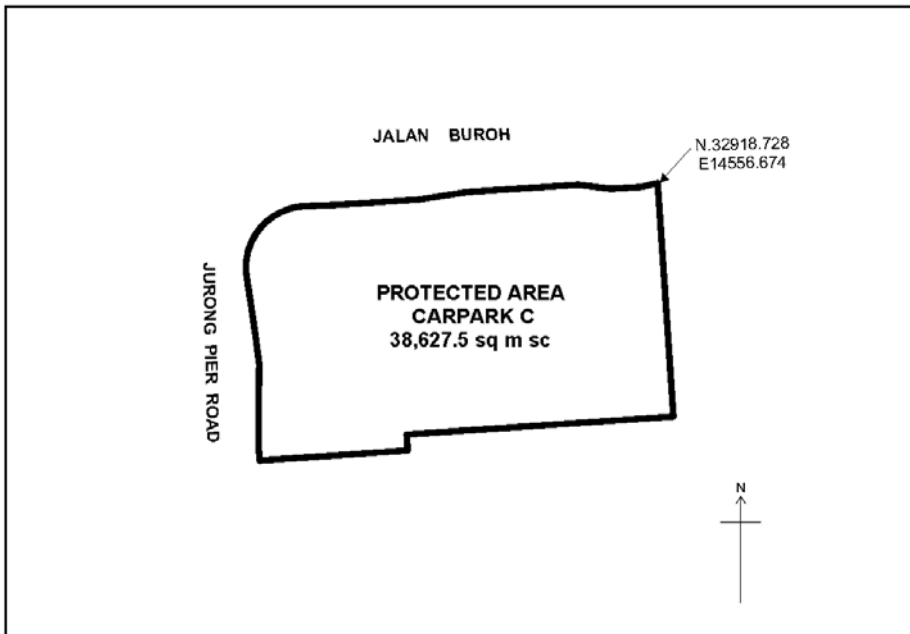

THE SCHEDULE — *continued*

First column

Second column

The Authority

Protected Area

to the point of commencement.

The boundaries of “CAR PARK C AT JURONG PIER ROAD” are more particularly delineated in the Plan IS162-2020 set out below.

Made on 31 March 2021.

PANG KIN KEONG
*Permanent Secretary,
Ministry of Home Affairs,
Singapore.*

[SPF/CPS/C/09/02/01; AG/LEGIS/SL/137B/2020/3 Vol. 1]