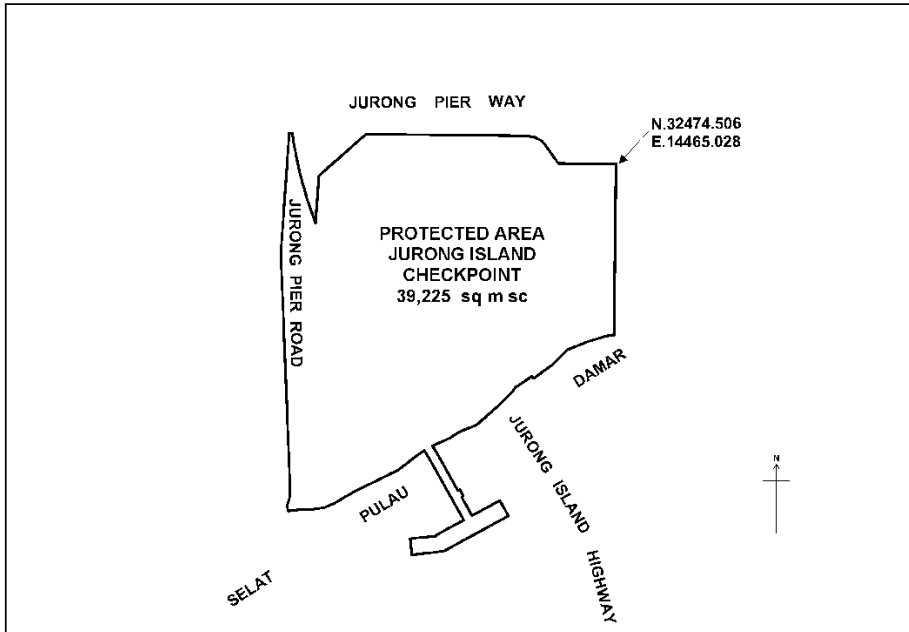

*First column**Second column*

The Authority

Protected Area

3. Director,
Jurong Island Security
Division, Jurong
Town Corporation

CAR PARK C AT JURONG PIER ROAD

All that area comprised in Lot 5004C in Mukim No. 6 occupied by “CAR PARK C AT JURONG PIER ROAD” containing an area of about 38,627.5 square metres and bounded approximately as follows: