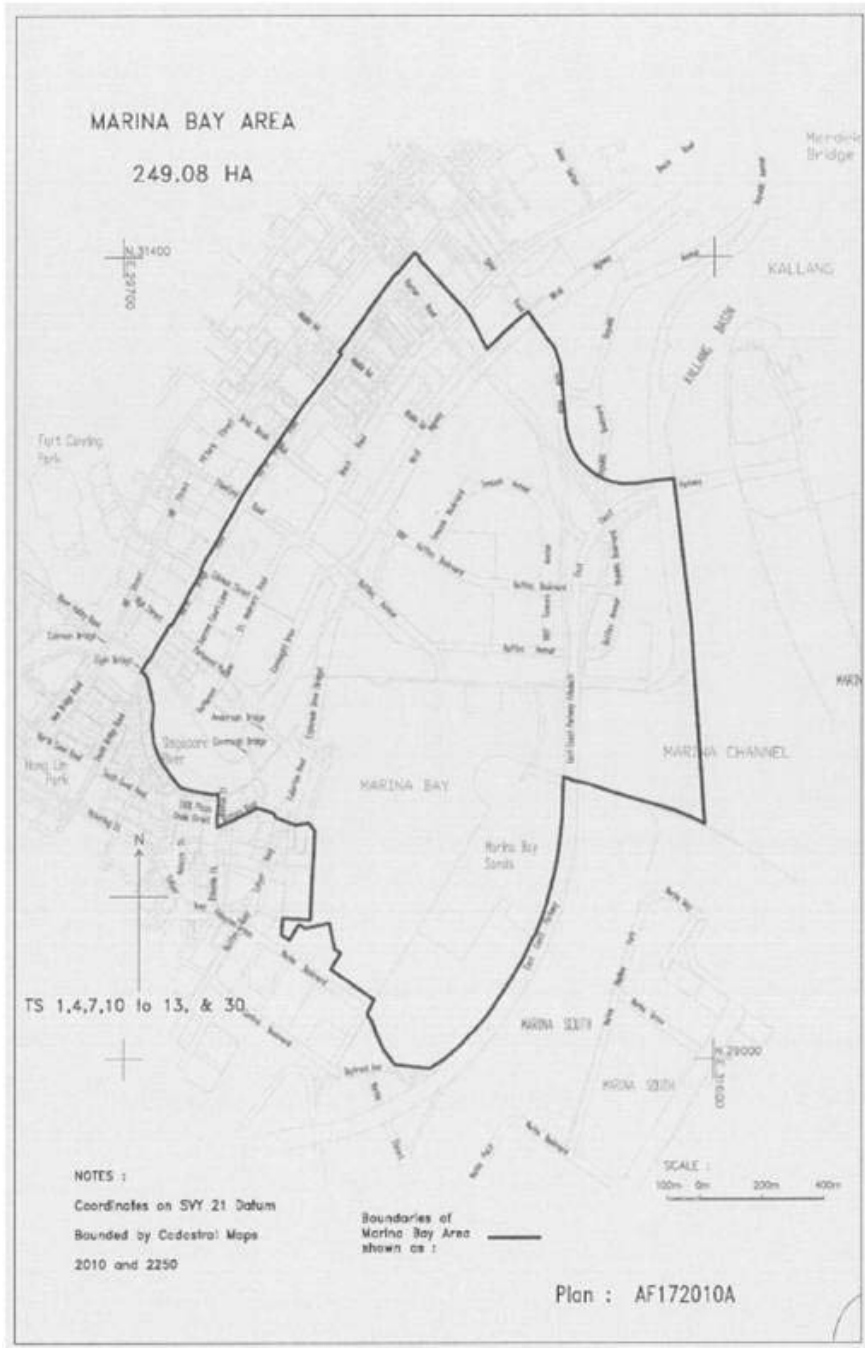

THE SCHEDULE — *continued*

2. The boundaries of the “MARINA BAY AREA” are more particularly delineated in the Plan AF172010A below.